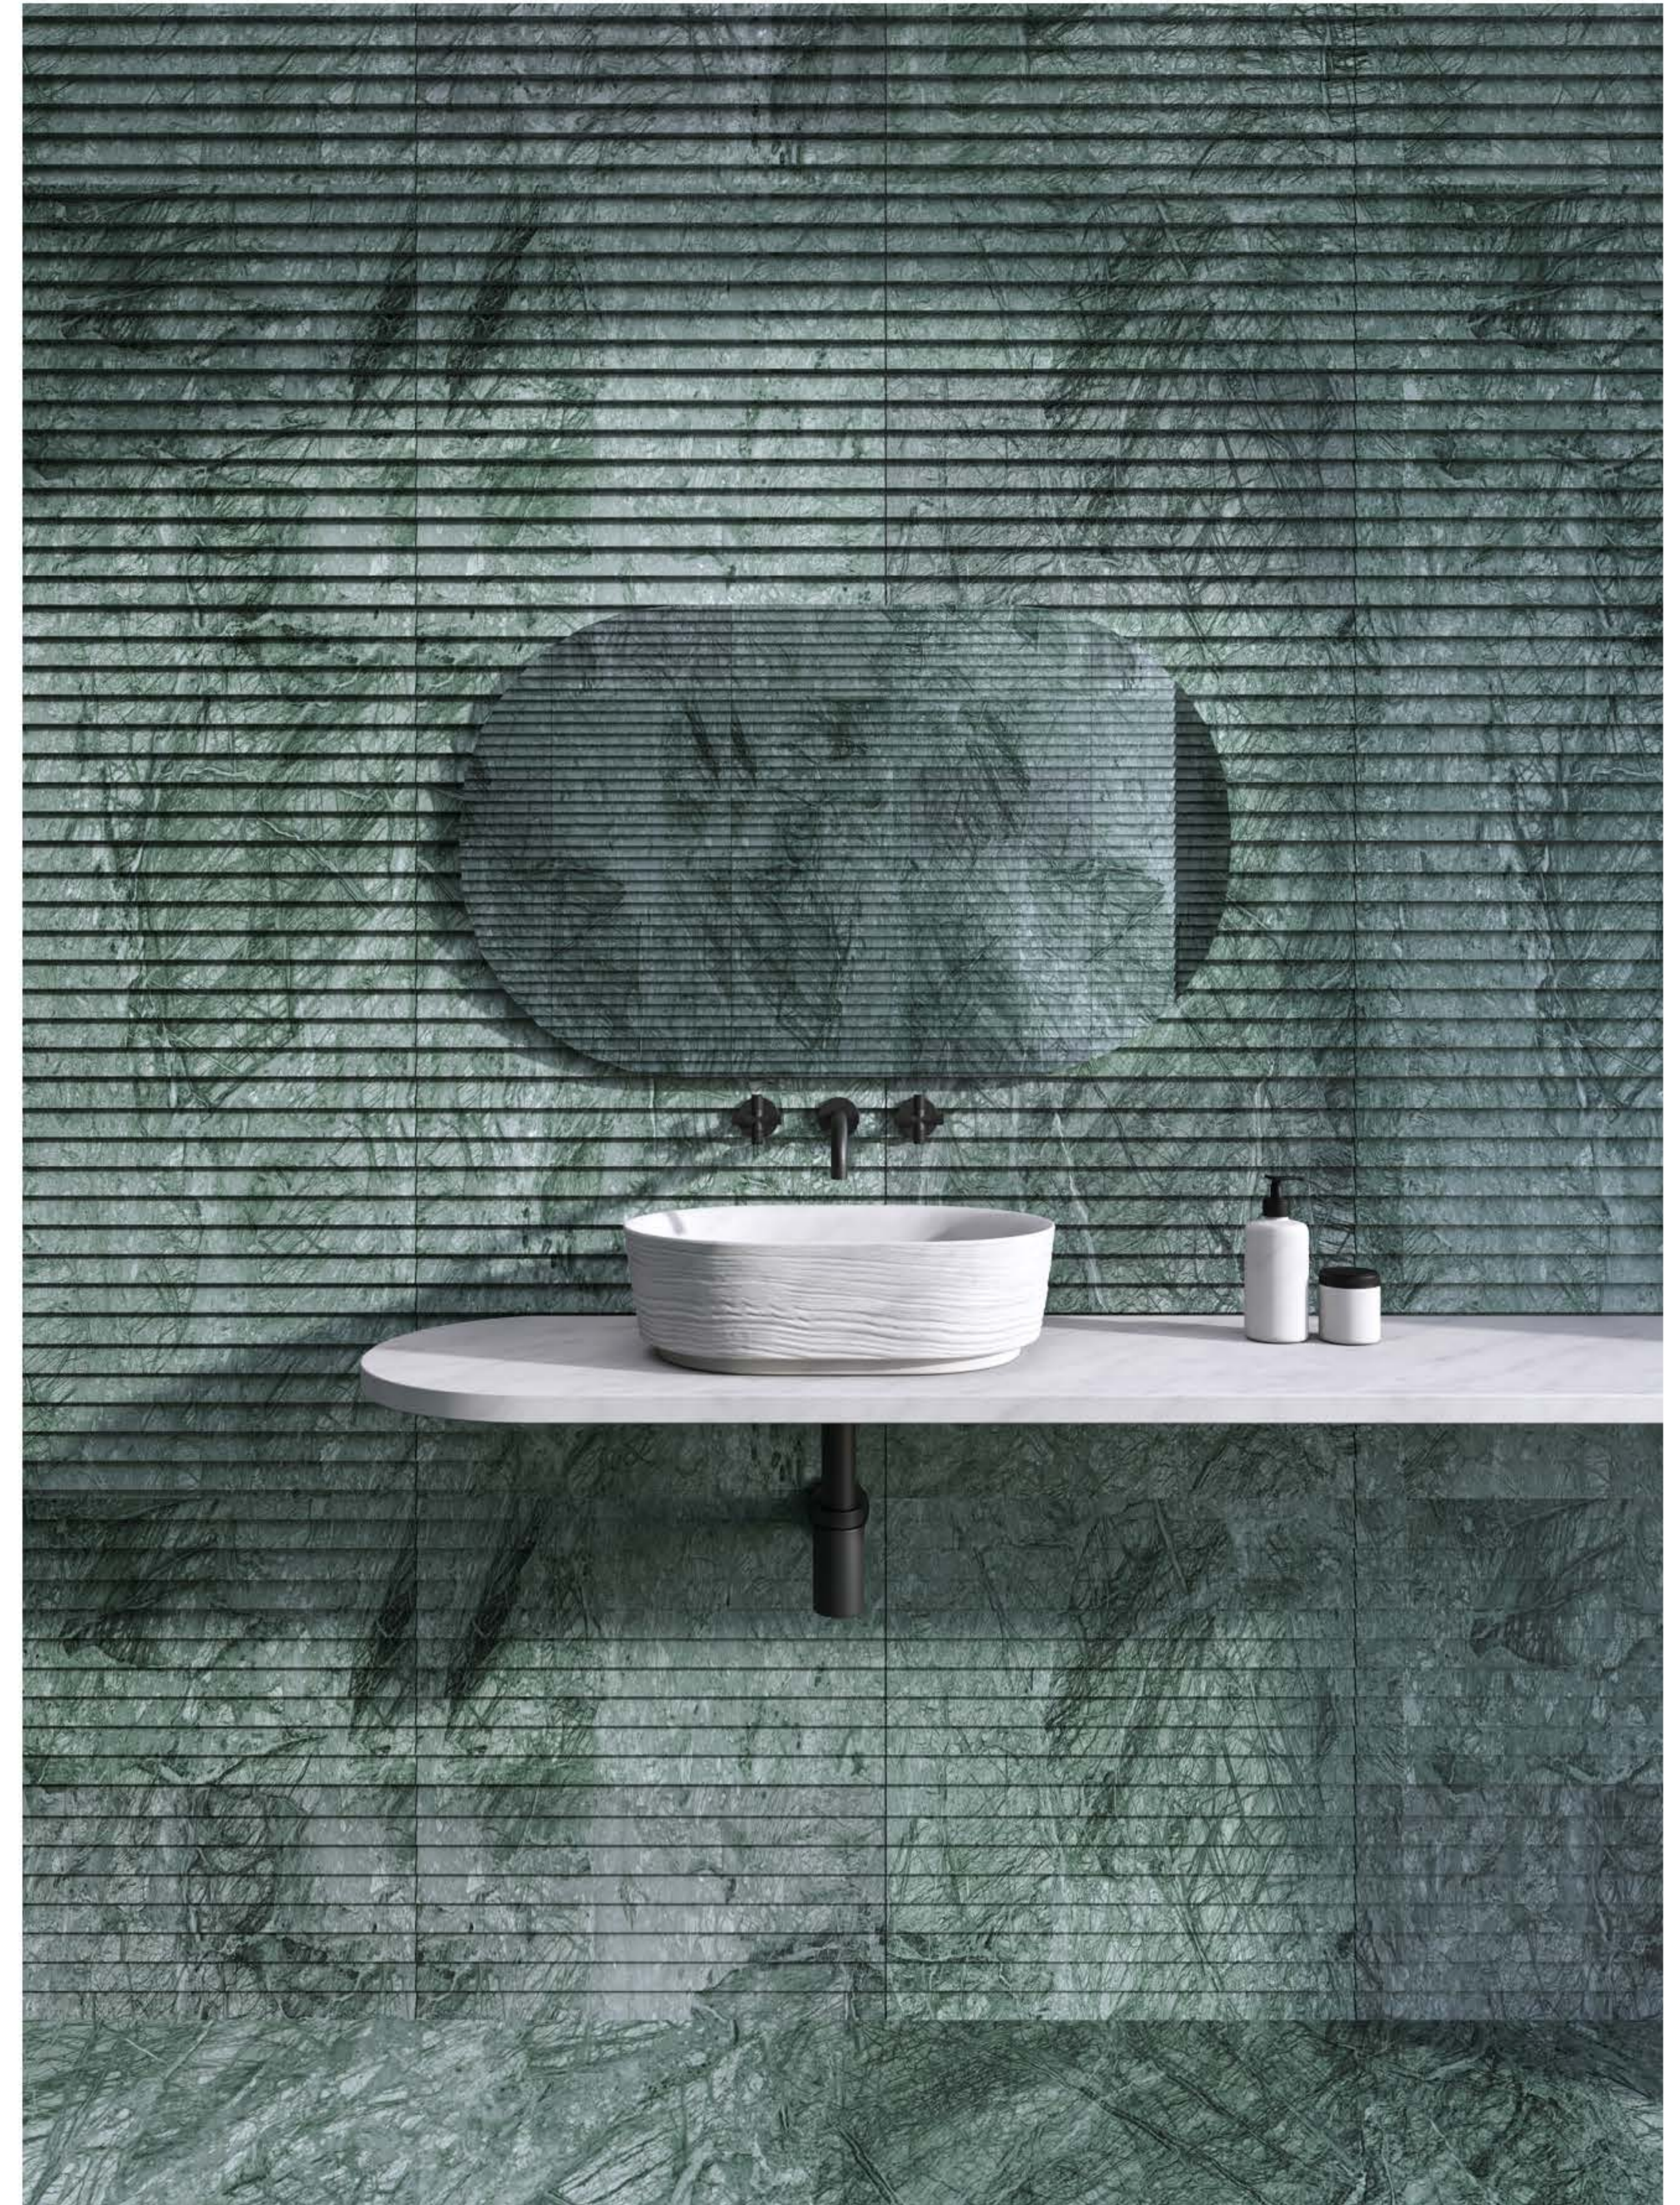

OVER THE COUNTER BASIN / STRATA

BEB-ST-OS-SM-TW

BATH

DIMENSIONS

19 5/8" X 13 3/4" X 5 7/8"

MATERIAL

TAJ WHITE

WEIGHT

48 LBS

AVAILABLE IN

TAJ WHITE
MARBLE

LAVENDER
HUE

VENATO
BEIGE

GUATEMALA
GREEN

BLACK WAVE
MARBLE