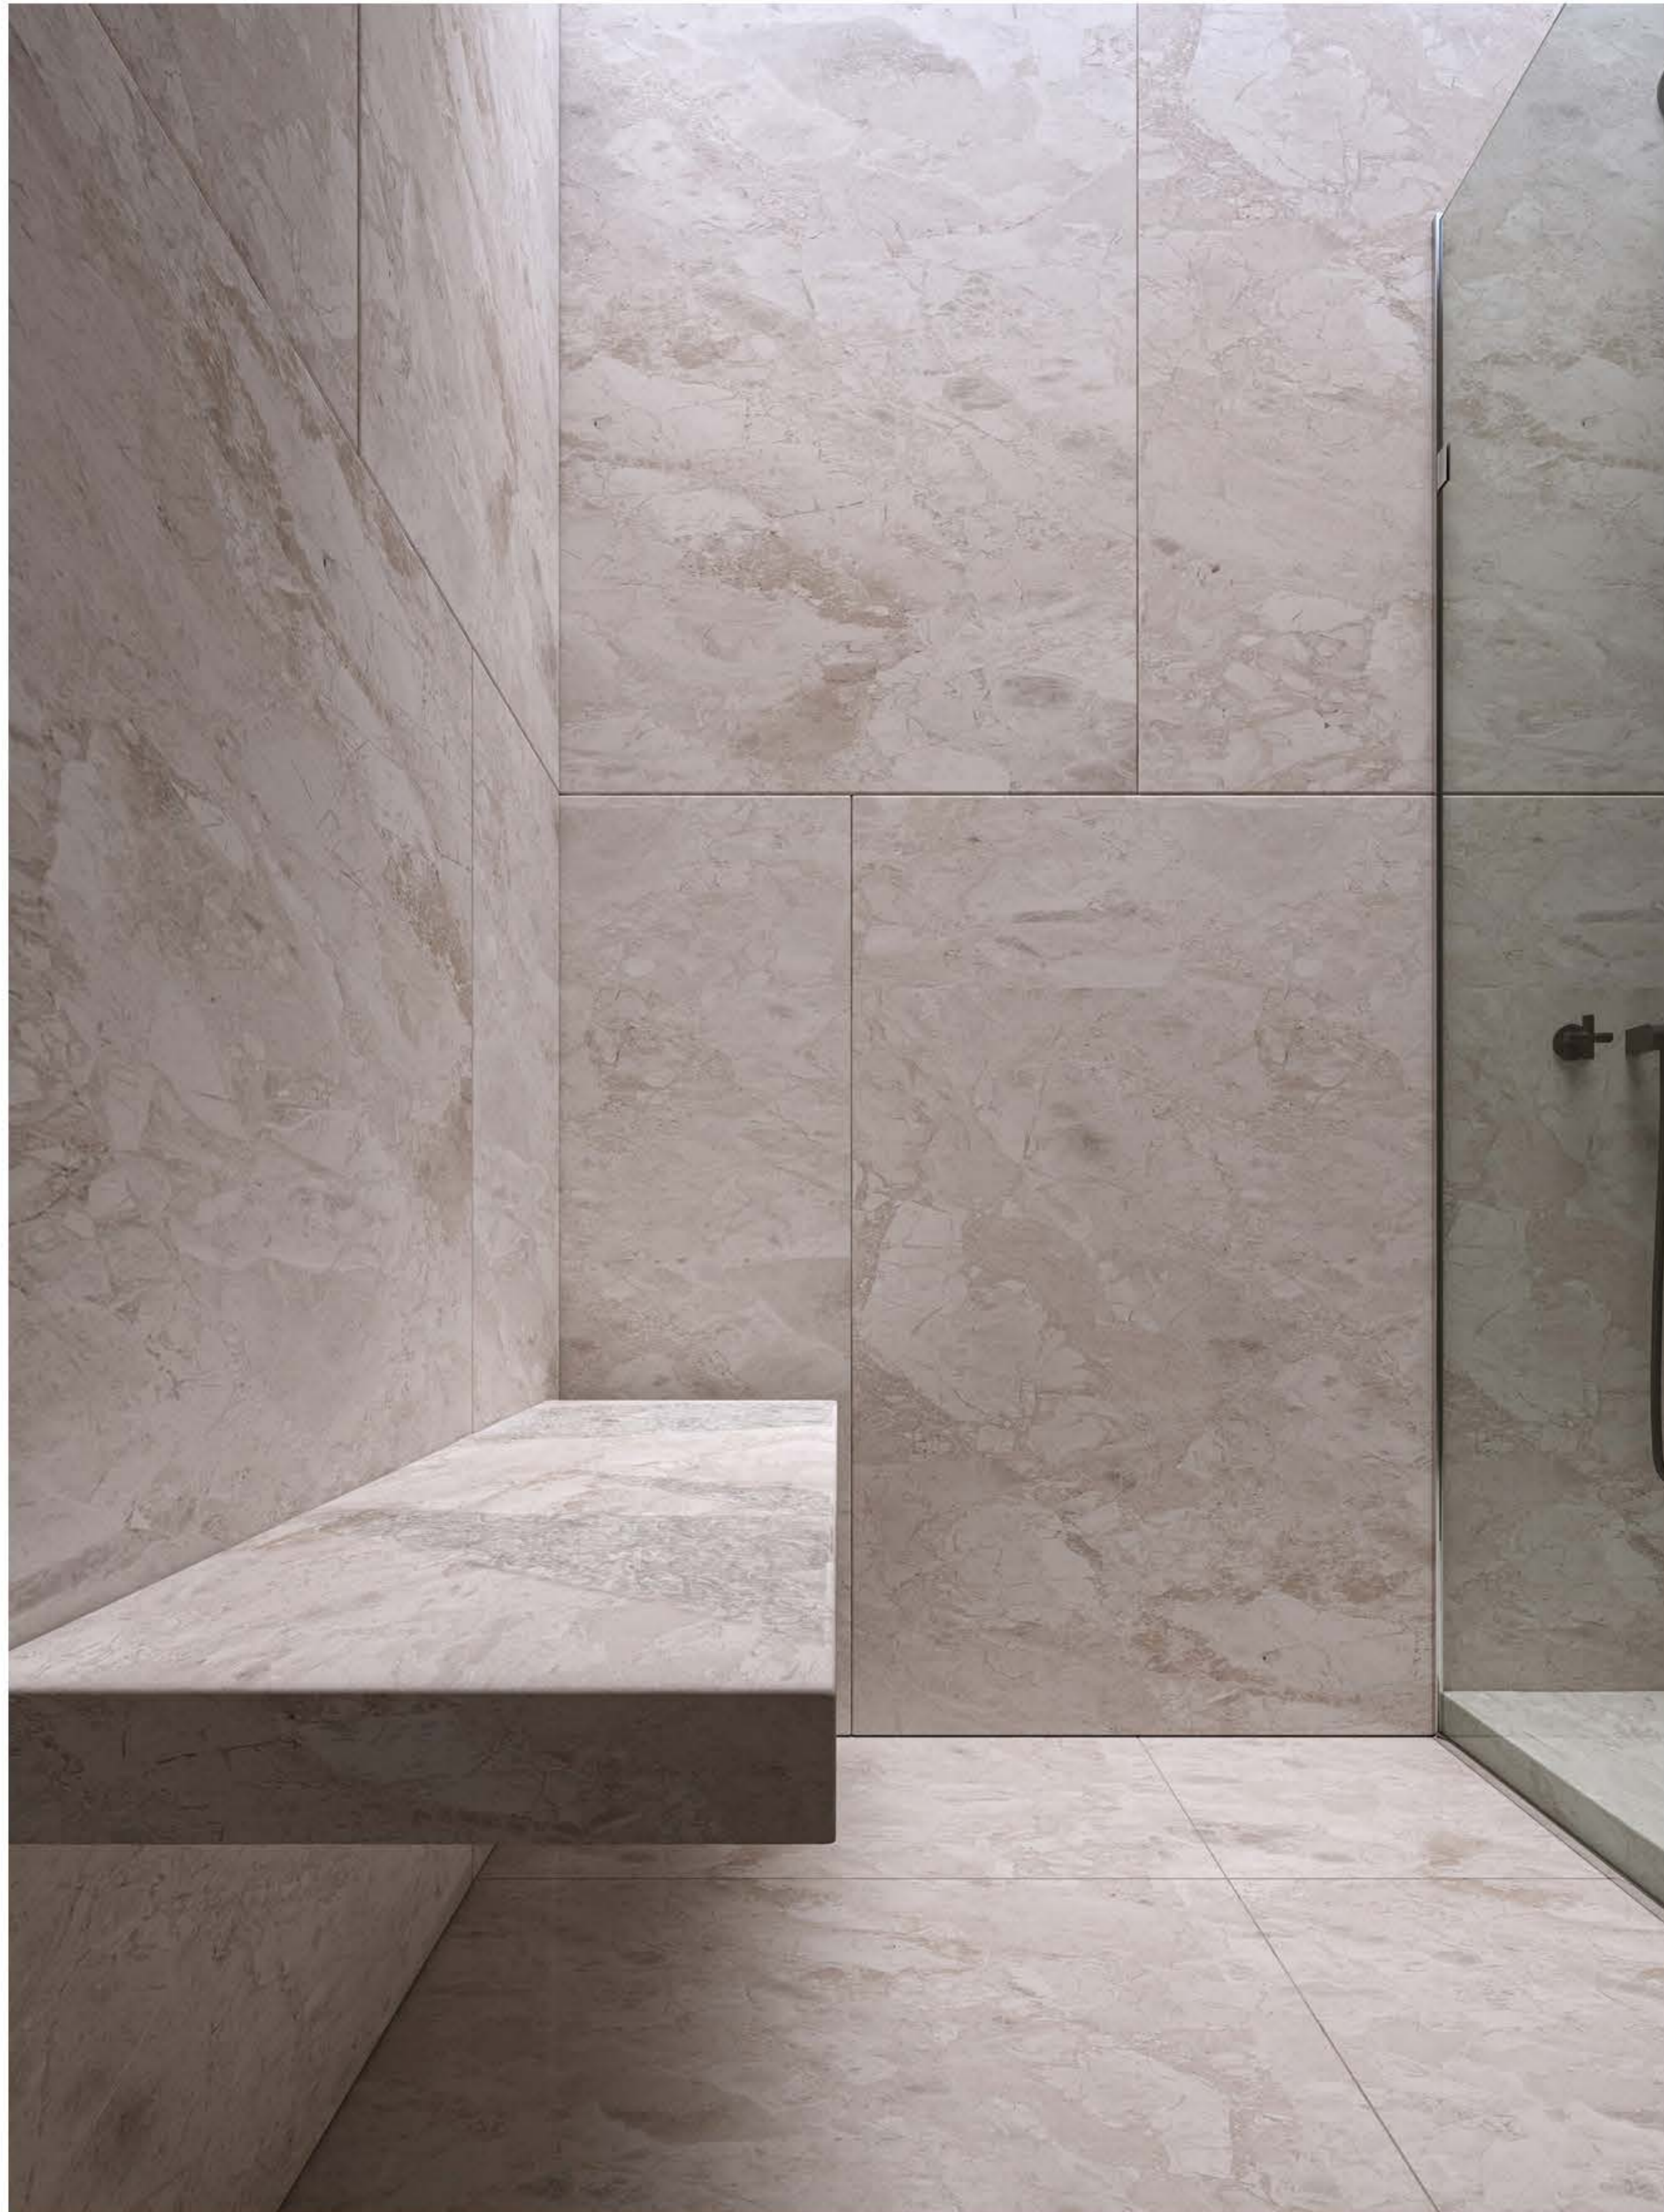

BLACK WAVE
MARBLE

BENCH / GEODE
BEB-GD-BH-MD-VB

BATH

DIMENSIONS

59" X 17 1/8" X 3"

WEIGHT

198 LBS

MATERIAL