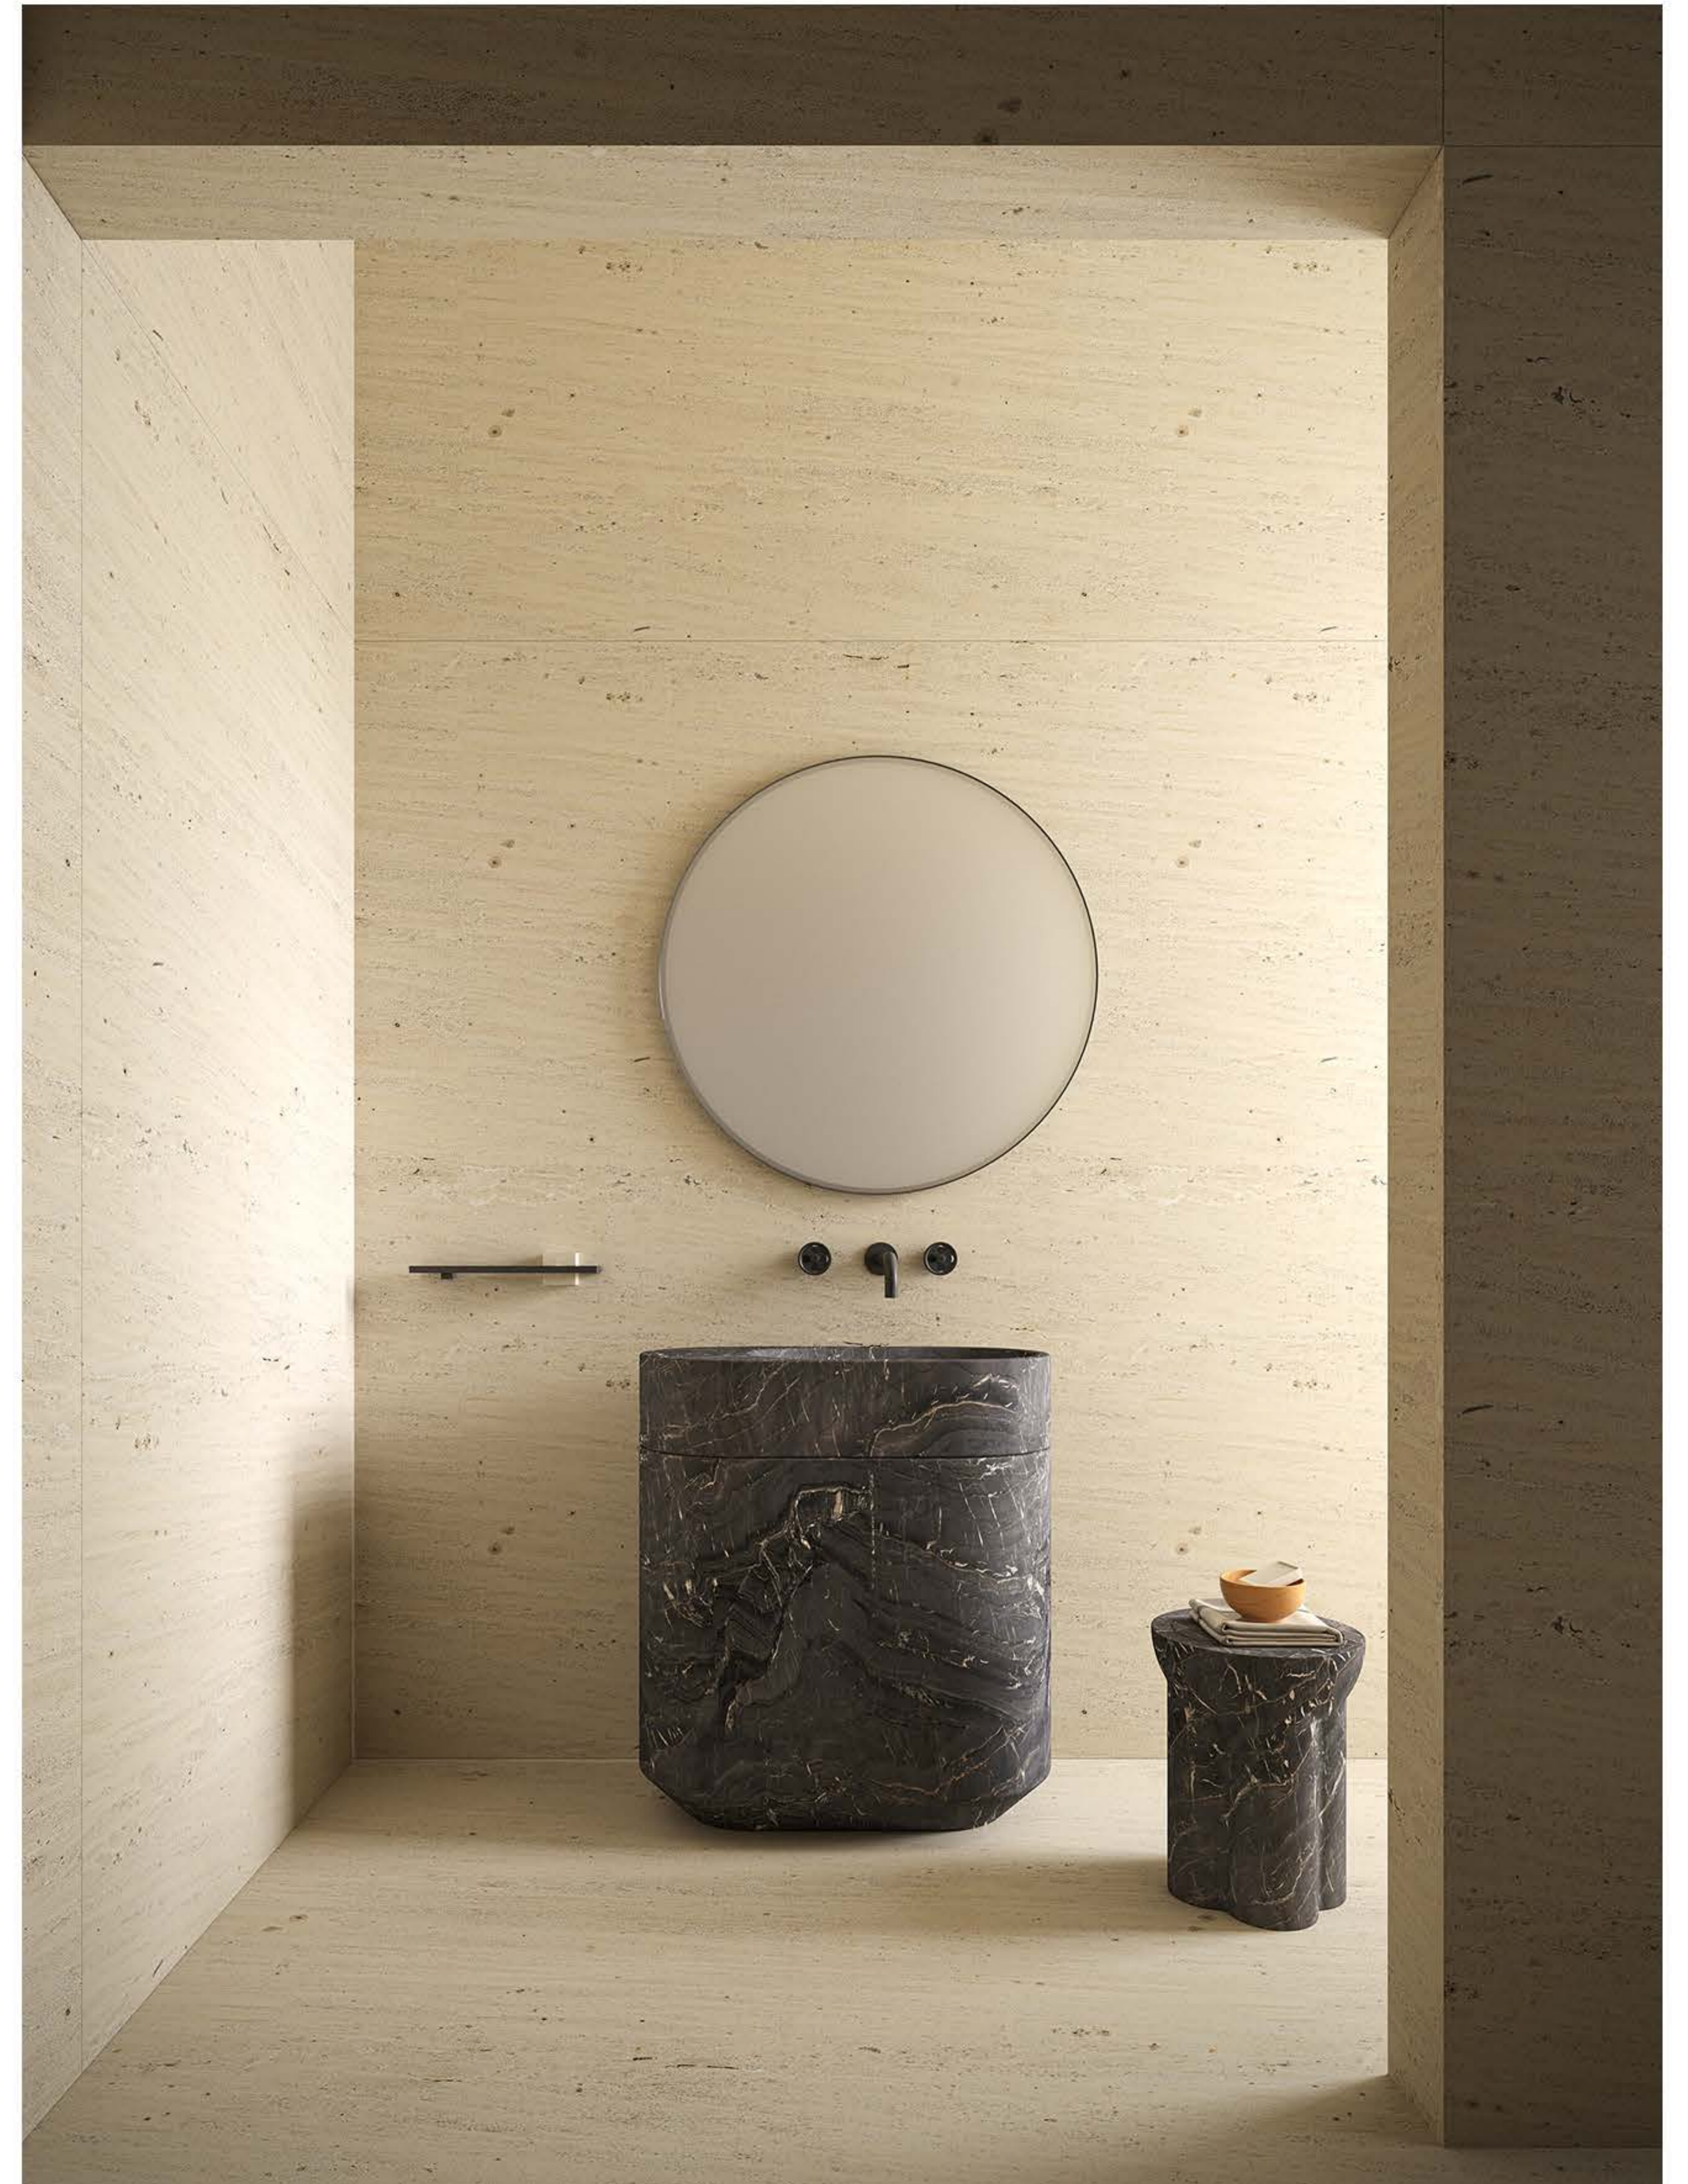

BLACK WAVE

BATH

INTEGRATED VANITY / FLOAT

BEB-FT-IV-MD-LH

BATH

DIMENSIONS

59" X 19 5/8" X 5 1/2"

WEIGHT