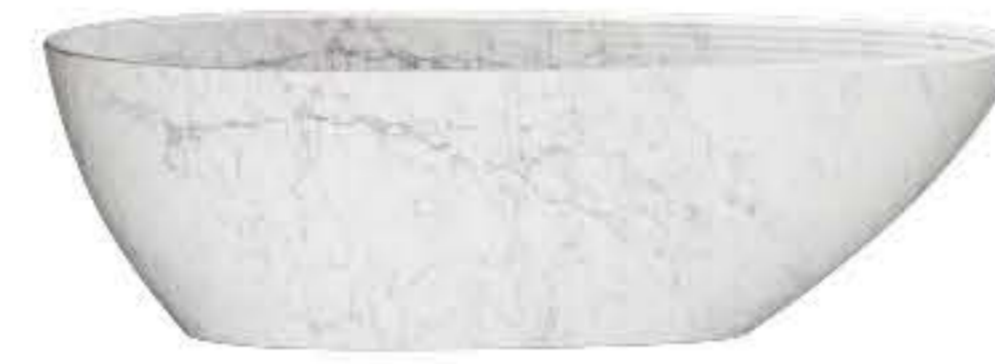

PRODUCTS

MONOLITHIC
TUB