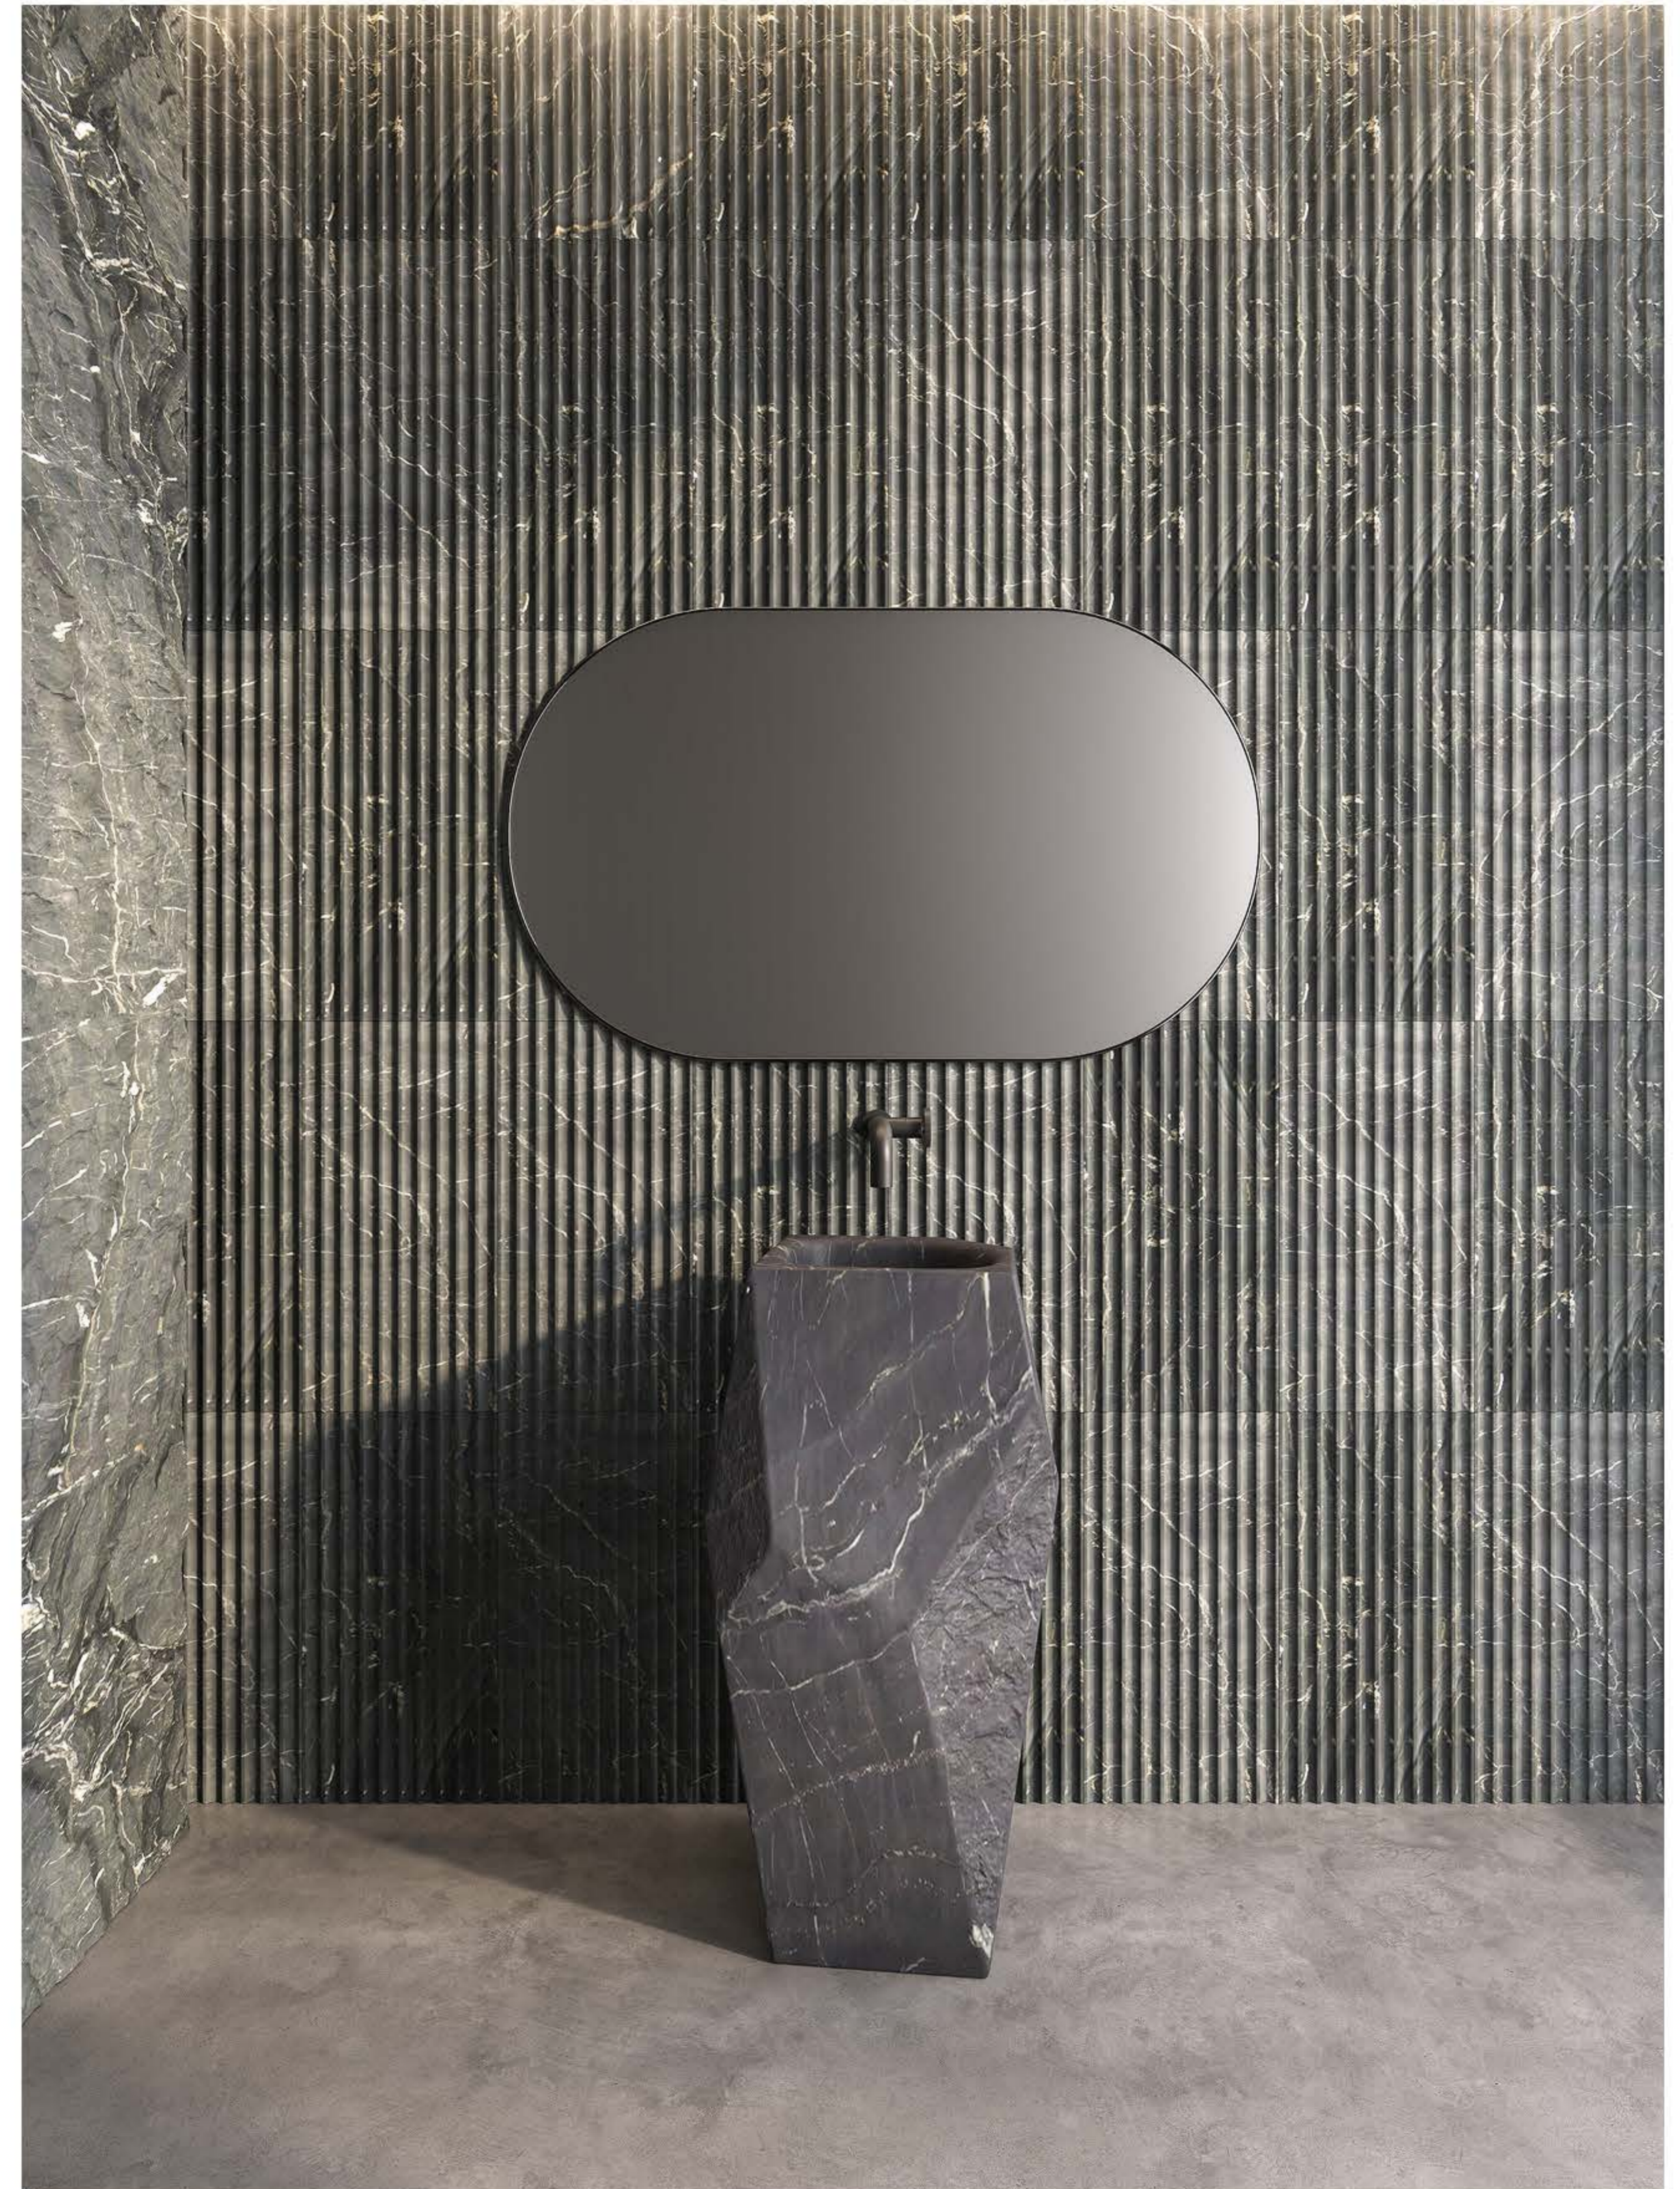

MATERIAL

BLACK WAVE