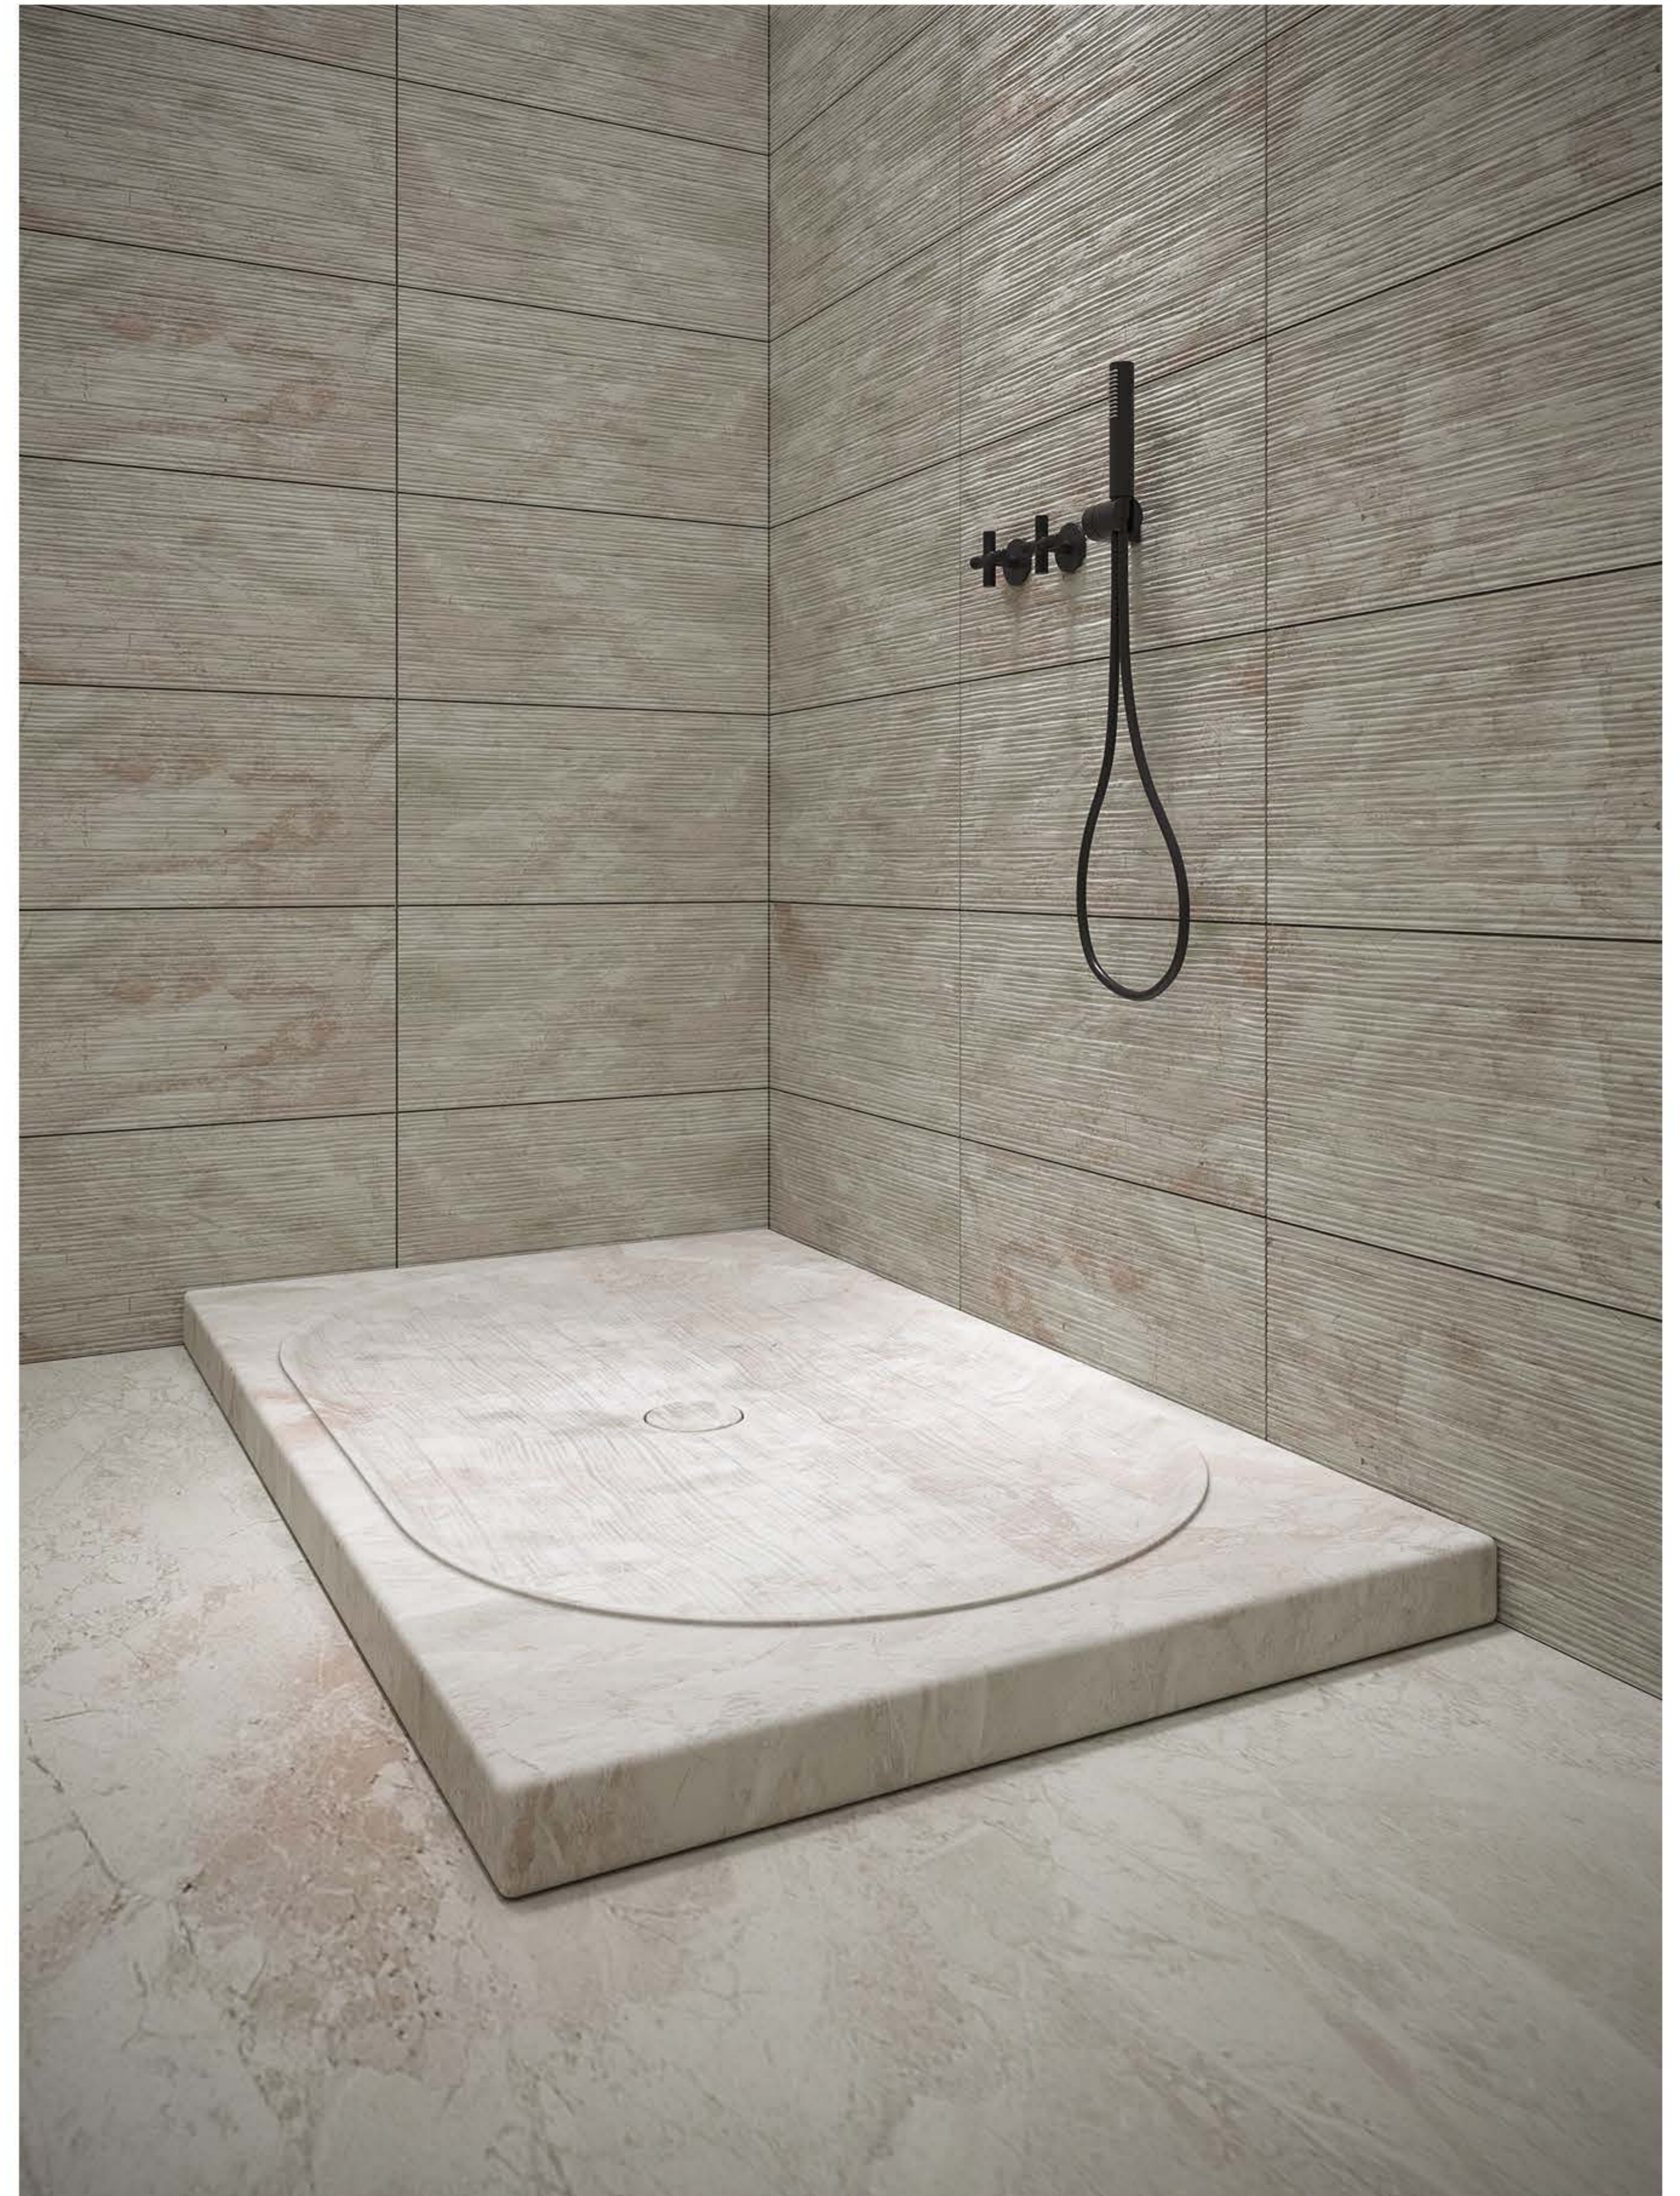

SHOWER TRAY / STRATA

BEB-ST-ST-OS-VB

BATH

DIMENSIONS

60" X 36" X 2"

MATERIAL

VENATO BEIGE

WEIGHT

522 LBS

AVAILABLE IN

TAJ WHITE
MARBLE

LAVENDER
HUE

VENATO
BEIGE

GUATEMALA
GREEN

BLACK WAVE
MARBLE