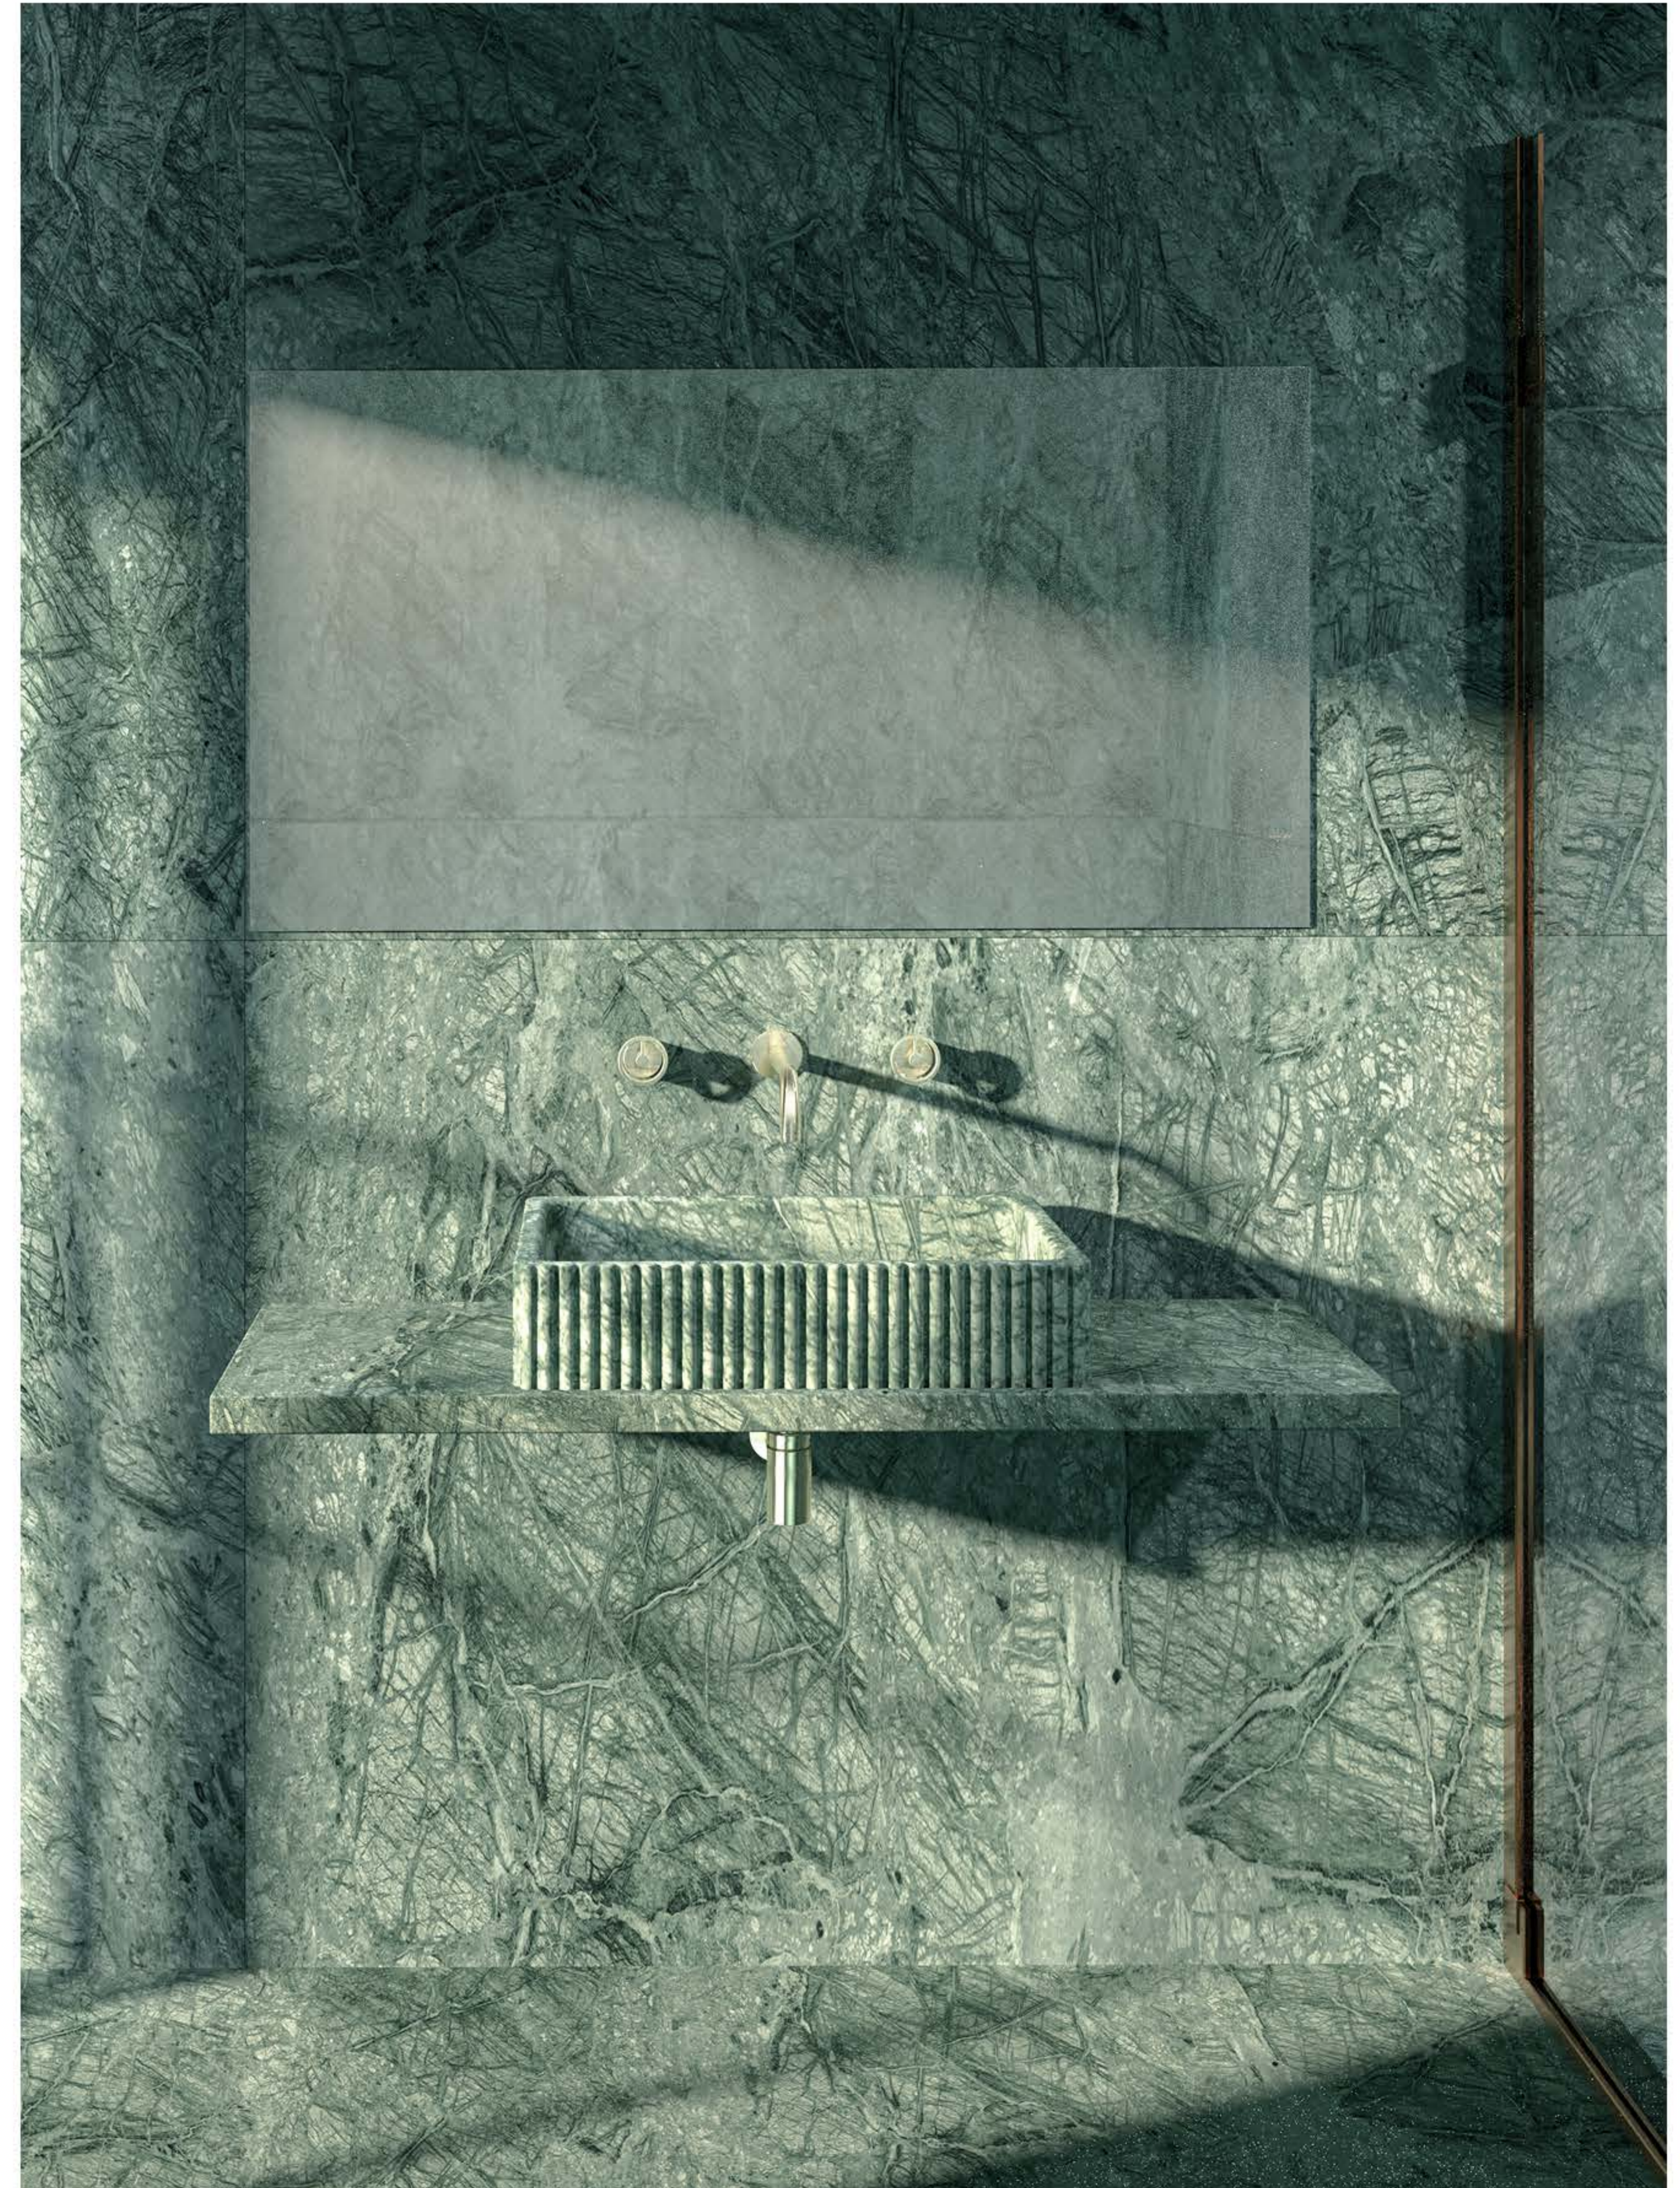

OVER THE COUNTER BASIN / FLUTE

BEB-FL-OS-OS-GG

BATH

DIMENSIONS

23 5/8" X 16 3/16" X 5"

MATERIAL

GUATEMALA GREEN

WEIGHT

522 LBS

AVAILABLE IN

TAJ WHITE
MARBLE

LAVENDER
HUE

VENATO
BEIGE

GUATEMALA
GREEN

BLACK WAVE
MARBLE