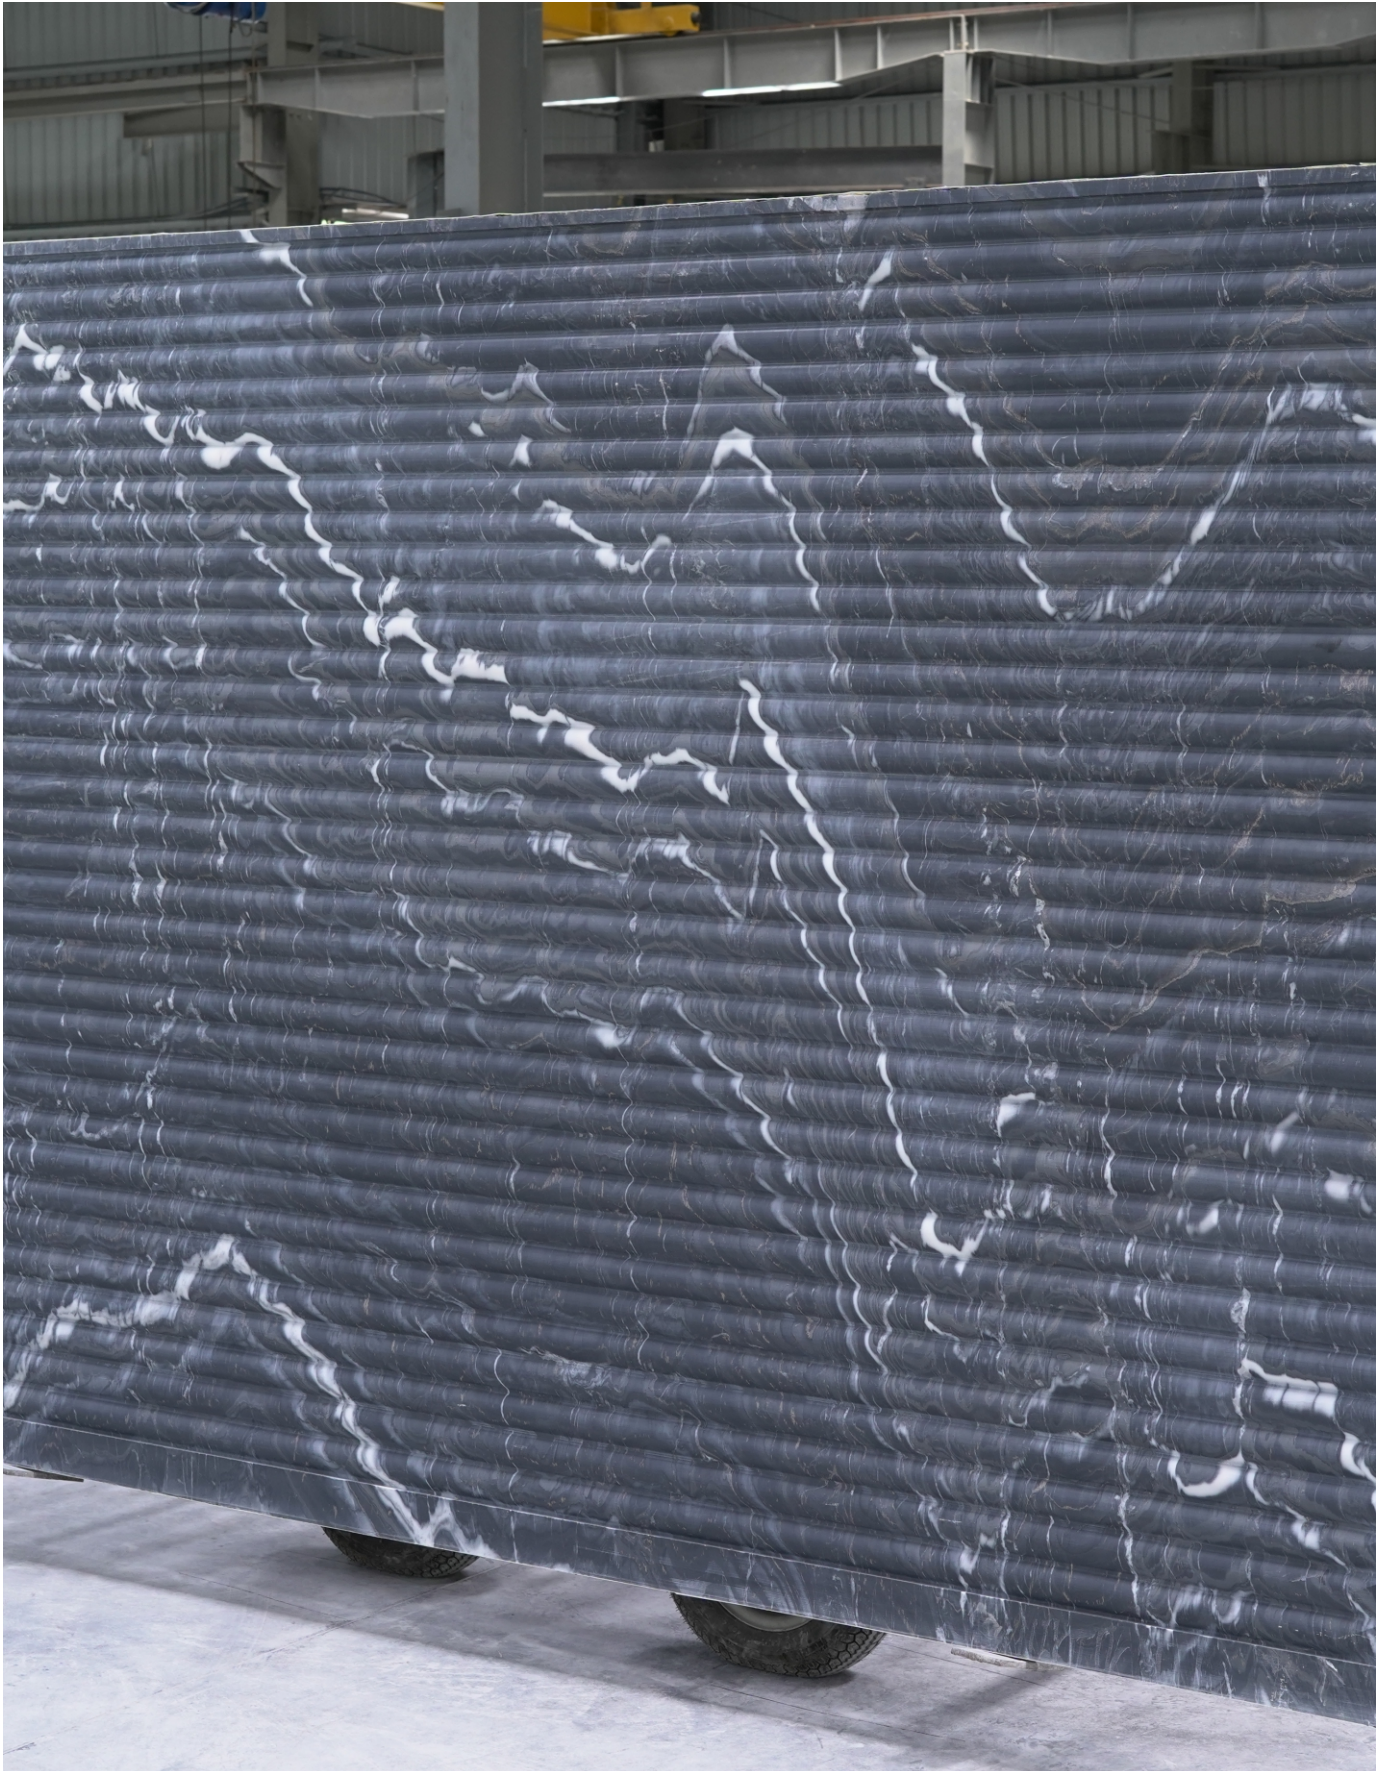

WIDE FLUTES CONVEX

ARCHITECTONIC

+1 (310) 341-6931

+1 (323) 538-3630

WWW. BORROWEDEARTHCOLLABORATIVE.COM

INFO@ BORROWEDEARTHCOLLABORATIVE.COM

borrowed earth