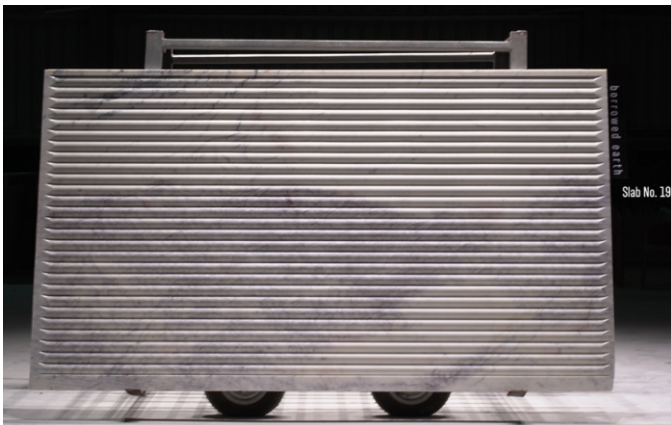

LAVENDER HUE
MARBLE