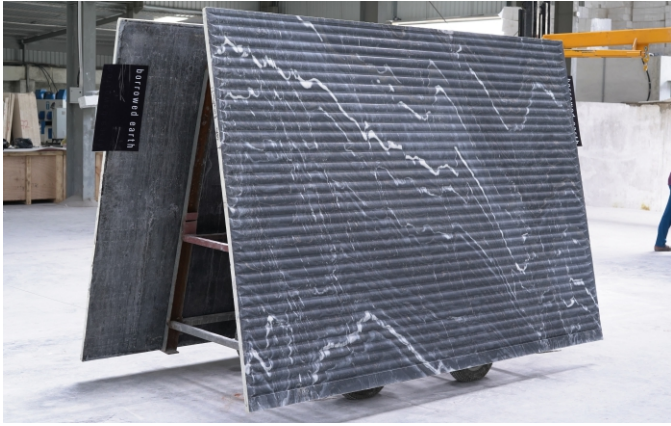

AVAILABLE
MATERIALS

BLACK WAVE
MARBLE