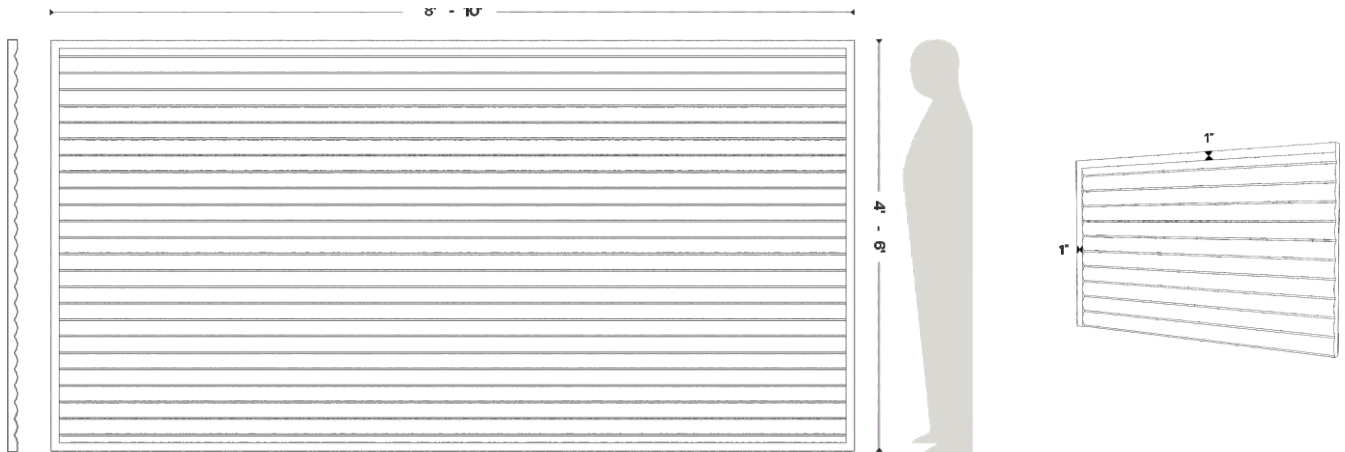

SIZING & SCALE

PANEL SIZE

Note : The size of the panels is dependent on the size of the stone block. Get in touch to know more about the size availability. There is a 1" border around each panel for handling and shipping purposes.

GREY FANTASY MARBLE

TRAVERTINE BEIGE

SUGGESTIONS

APPLICATION

The panel is laid only in one direction as the fluidity of the lines remains uncompromized. The tile can be laid out for walls.

The panel is suitable for internal and external areas including the wet ares. The tile can be used for Interior Wall, Shower Wall, Exterior Wall, Fireplace Backsplash.