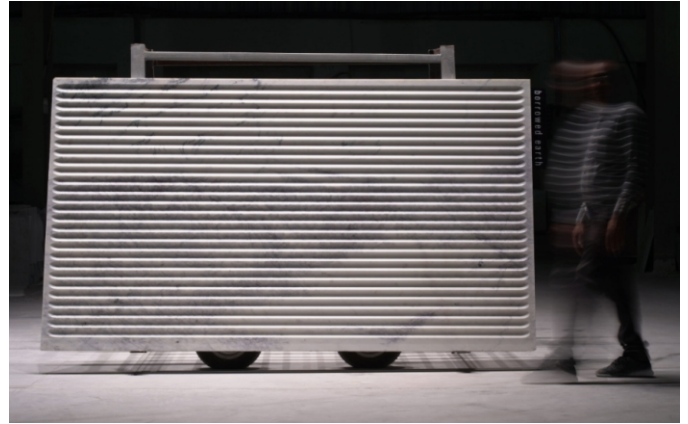

LAVENDER HUE
MARBLE