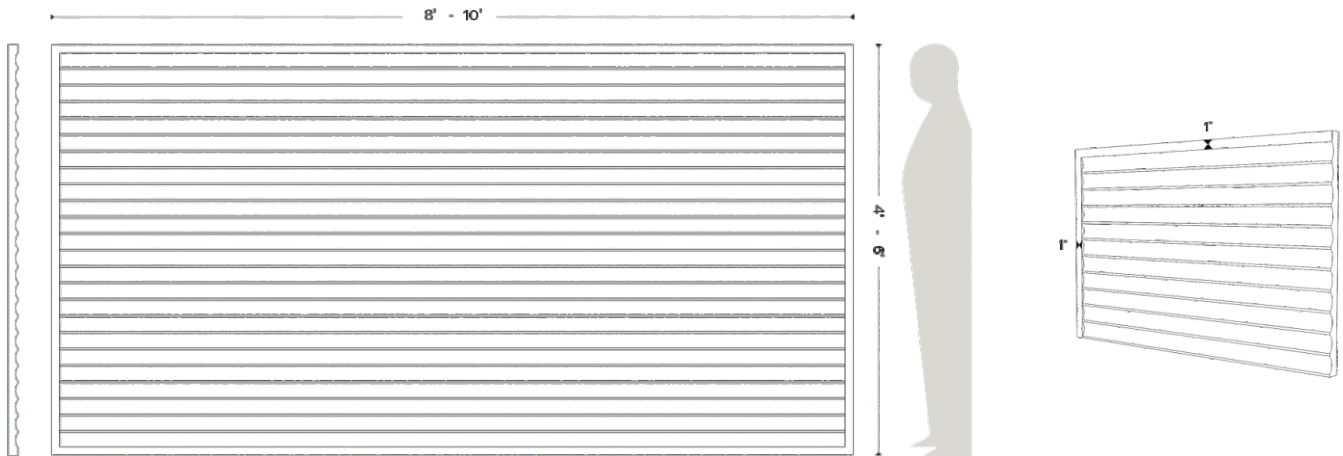

FACTSHEET

SIZING & SCALE

PANEL SIZE

Note : The size of the panels is dependent on the size of the stone block. Get in touch to know more about the size availability. There is a 1" border around each panel for handling and shipping purposes.

GREY FANTASY MARBLE

TRAVERTINE BEIGE

SUGGESTIONS

APPLICATION

The panel is laid only in one direction as the fluidity of the lines remains uncompromized. The tile can be laid out for walls.

The panel is suitable for internal and external areas including the wet areas. The tile can be used for Interior Wall, Shower Wall, Exterior Wall, Fireplace Backsplash.