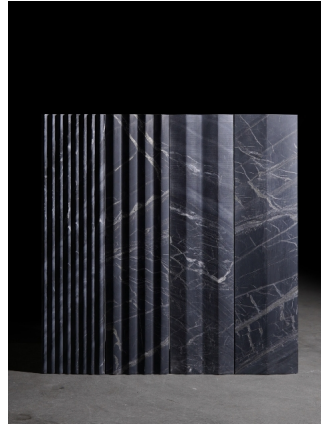

BLACK WAVE
MARBLE

CREMA
LIMESTONE

LAVENDER HUE
MARBLE

GREY FANTASY
MARBLE

TRAVERTINE
BEIGE

SUGGESTIONS
APPLICATION

The tile is laid only in one direction as the fluidity of the lines remains uncompromized. The tile can be laid out for walls.

The tile is suitable for internal and external areas including the wet areas. The tile can be used for Interior Wall, Shower Wall, Exterior Wall, Fireplace Backsplash.

Lighting is a key component. It significantly enhances the design. A great lighting needs to wash down or across the surface, depending on wether the grains run horizontally or vertically.

+1 (310) 341-6931

+1 (323) 538-3630

WWW. BORROWEDEARTHCOLLABORATIVE.COM

INFO@ BORROWEDEARTHCOLLABORATIVE.COM

AVAILABLE
MATERIALS

TRAVERTINE
BEIGE

LAVENDER HUE
MARBLE

BLACK WAVE
MARBLE

TAJ WHITE
MARBLE

GREY FANTASY
MARBLE

CREMA
LIMESTONE

GUATEMALA GREEN
MARBLE

CECILIA GOLD
LIMESTONE