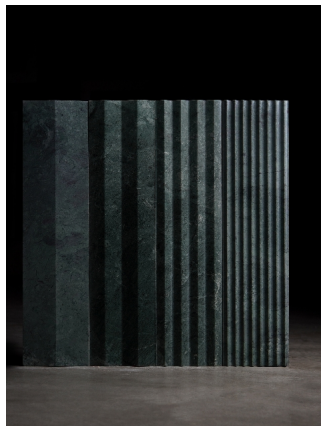

GUATEMALA GREEN
MARBLE