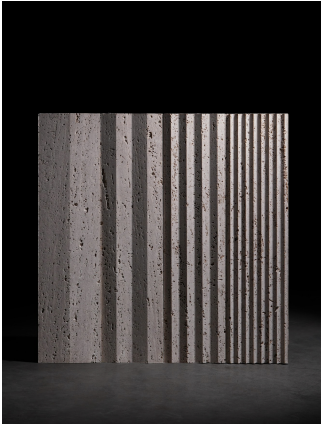

AVAILABLE
MATERIALS

TRAVERTINE
BEIGE