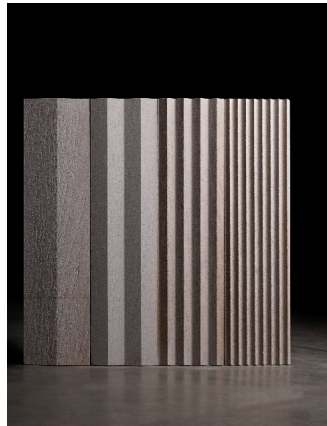

CREMA
LIMESTONE