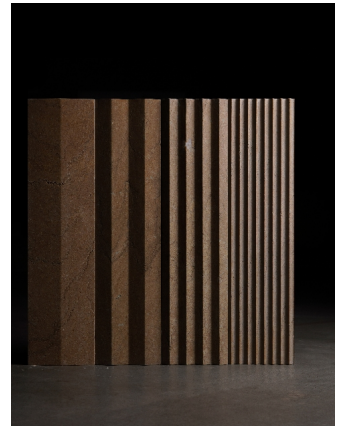

FACTSHEET

SIZING & SCALE
DIMENSION

SIZING & SCALE
WALL SCALING

Note : The tile is available with a thickness of 15 mm

AVAILABLE
STONE COLORS

TAJ WHITE
MARBLE

GUATEMALA
GREEN MARBLE

CECILIA GOLD
LIMESTONE

BLACK WAVE
MARBLE

CREMA
LIMESTONE

LAVENDER HUE
MARBLE

GREY FANTASY
MARBLE

TRAVERTINE
BEIGE

SUGGESTIONS
APPLICATION

The tile is laid only in one direction as the fluidity of the lines remains uncompromized. The tile can be laid out for walls.

The tile is suitable for internal and external areas including the wet areas. The tile can be used for Interior Wall, Shower Wall, Exterior Wall, Fireplace Backsplash.

Lighting is a key component. It significantly enhances the design. A great lighting needs to wash down or across the surface, depending on wether the grains run horizontally or vertically.

TAJ WHITE
MARBLE

GREY FANTASY
MARBLE

CREMA
LIMESTONE

GUATEMALA GREEN
MARBLE

CECILIA GOLD
LIMESTONE