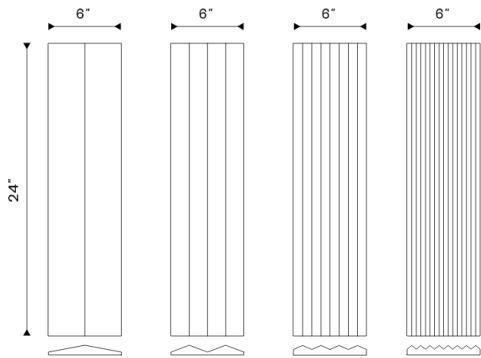

FACTSHEET

SIZING & SCALE
DIMENSION

SIZING & SCALE
WALL SCALING

Note : The tile is available with a thickness of 15 mm

AVAILABLE
STONE COLORS

TAJ WHITE
MARBLE

GUATEMALA
GREEN MARBLE

CECILIA GOLD
LIMESTONE

BLACK WAVE
MARBLE

CREMA
LIMESTONE

LAVENDER HUE
MARBLE

GREY FANTASY
MARBLE

TRAVERTINE
BEIGE

SUGGESTIONS
APPLICATION

The tile is laid only in one direction as the fluidity of the lines remains uncompromized. The tile can be laid out for walls.