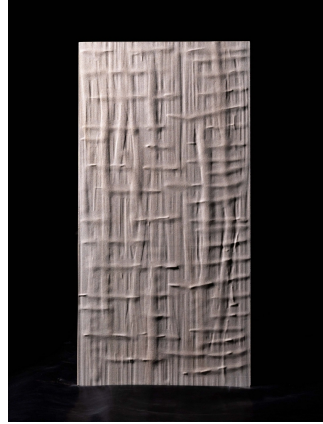

SIZING & SCALE
WALL SCALING

Note : The tile is available with a thickness of 20 mm

AVAILABLE
STONE COLORS

SUGGESTIONS
APPLICATION

The tile is laid only in one direction as the fluidity of the lines remains uncompromized. The tile can be laid out for walls.

The tile is suitable for internal and external areas including the wet ares. The tile can be used for Interior Wall, Shower Wall, Exterior Wall, Fireplace Backsplash.

Lighting is a key component. It significantly enhances the design. A great lighting needs to wash down or across the surface, depending on wether the grains run horizontally or vertically.

+1 (310) 341-6931

+1 (323) 538-3630

WWW. BORROWEDEARTHCOLLABORATIVE.COM

INFO@ BORROWEDEARTHCOLLABORATIVE.COM

AVAILABLE
MATERIALS

LAVENDER HUE
MARBLE

BLACK WAVE
MARBLE

CREMA
LIMESTONE

TAJ WHITE
MARBLE

TRAVERTINE
BEIGE

GUATEMALA GREEN
MARBLE

GREY FANTASY
MARBLE

CECILIA GOLD
LIMESTONE