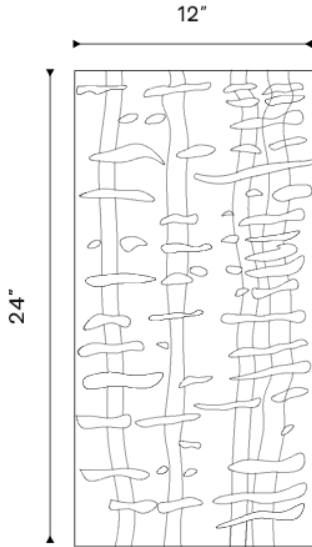

borrowed earth

BAMBOO / IMPRESSION ——— TILES

FACTSHEET

+1 (310) 341-6931

+1 (323) 538-3630

WWW. BORROWEDEARTHCOLLABORATIVE.COM

INFO@ BORROWEDEARTHCOLLABORATIVE.COM

SIZING & SCALE
DIMENSION

SIZING & SCALE
WALL SCALING

Note : The tile is available with a thickness of 20 mm

AVAILABLE
STONE COLORS

SUGGESTIONS
APPLICATION

The tile is laid only in one direction as the fluidity of the lines remains uncompromized. The tile can be laid out for walls.

The tile is suitable for internal and external areas including the wet ares. The tile can be used for Interior Wall, Shower Wall, Exterior Wall, Fireplace Backsplash.

Lighting is a key component. It significantly enhances the design. A great lighting needs to wash down or across the surface, depending on wether the grains run horizontally or vertically.