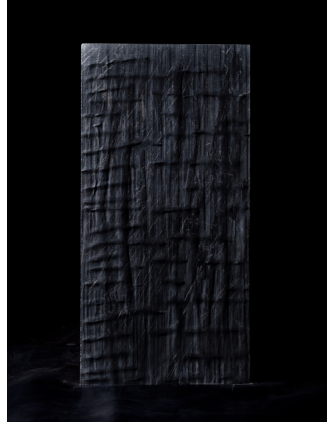

SIZING & SCALE
WALL SCALING

Note : The tile is available with a thickness of 20 mm

AVAILABLE
STONE COLORS

SUGGESTIONS
APPLICATION

The tile is laid only in one direction as the fluidity of the lines remains uncompromized. The tile can be laid out for walls.

+1 (310) 341-6931

+1 (323) 538-3630

WWW. BORROWEDEARTHCOLLABORATIVE.COM

INFO@ BORROWEDEARTHCOLLABORATIVE.COM

AVAILABLE
MATERIALS

LAVENDER HUE
MARBLE

BLACK WAVE
MARBLE

CREMA
LIMESTONE

TAJ WHITE
MARBLE

TRAVERTINE
BEIGE

GUATEMALA GREEN
MARBLE

GREY FANTASY
MARBLE

CECILIA GOLD
LIMESTONE