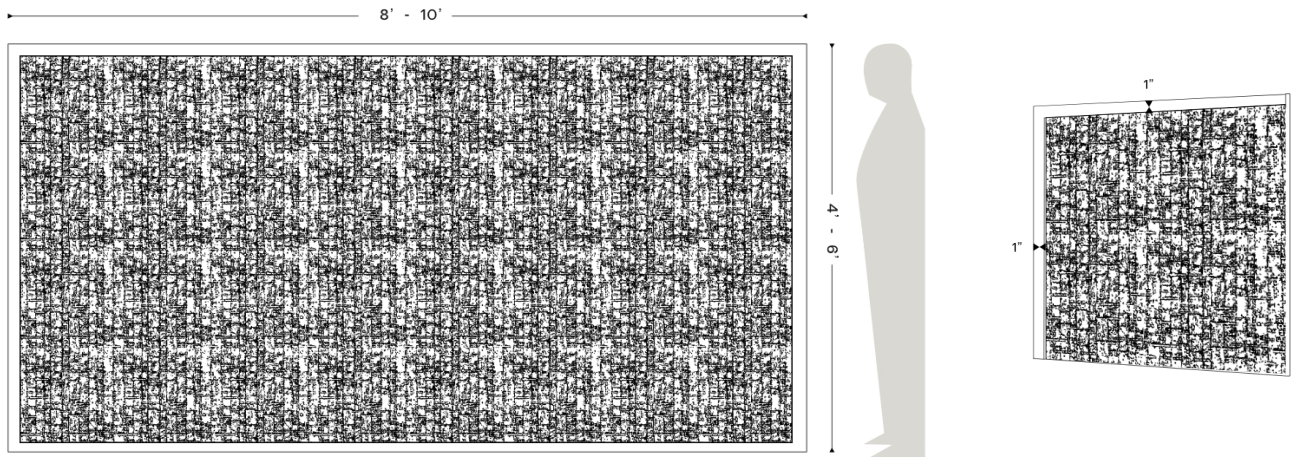

FACTSHEET

+1 (310) 341-6931

+1 (323) 538-3630

WWW. BORROWEDEARTHCOLLABORATIVE.COM

INFO@ BORROWEDEARTHCOLLABORATIVE.COM

SIZING & SCALE
PANEL SIZE

Note : The size of the panels is dependent on the size of the stone block. Get in touch to know more about the size availability. There is a 1" border around each panel for handling and shipping purposes.

TRAVERTINE
 BEIGE

SUGGESTIONS
APPLICATION

The panel is laid only in one direction as the fluidity of the lines remains uncompromized. The tile can be laid out for walls.

The panel is suitable for internal and external areas including the wet areas. The tile can be used for Interior Wall, Shower Wall, Exterior Wall, Fireplace Backsplash.